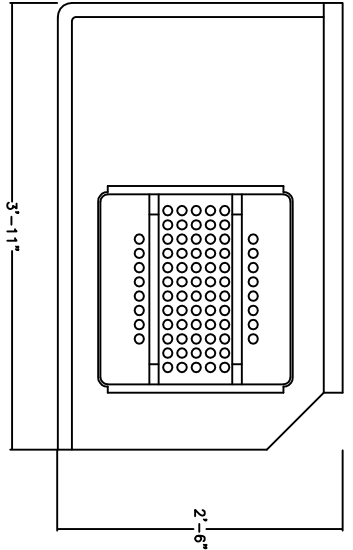

OPTIONS:

Pre-Rinse T&S B133B	Add-on Faucet T&S B156
	

Sensi Pro

SPDDT 48R/L

Economize without Compromise

Phone: 1-877-861-4866

Email: info@tayloragencies.com

Soiled Dishtable 48" Left or Right

Type 304 Stainless Steel 18 gauge, "All-Coved" corner construction

Drain assembly & removable basket included - Optional T&S Pre-Rinse

Galvanized legs, 1 5/8" dia. with adjustable feet