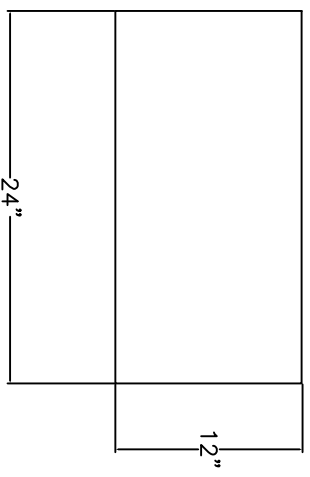

Wall Shelves	
Model No.	Length
SPWS-24	24"
SPWS-36	36"
SPWS-48	48"
SPWS-60	60"

Stainless Steel Wall Shelves

Type 304 Stainless Steel, 18 gauge